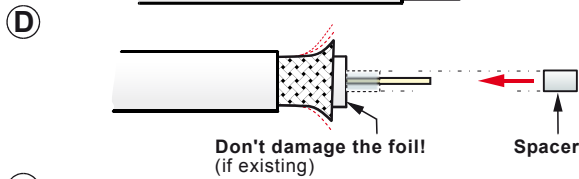

ASSEMBLY INSTRUCTION

Rear Twist BNC - "Large" | 75Ω Cable Connector - Crimp version

Please note:
Position the connector body flush with the die face.

NEUTRIK AG LI T: +423 / 237 24 24 F: +423 / 232 53 93
NEUTRIK Zürich AG CH T: +41 44 / 736 5010 F: +41 44 / 736 5011
NEUTRIK USA Inc. USA T: +1 732 / 901 9488 F: +1 732 / 901 9608
NEUTRIK (UK) Ltd. UK T: +44 1983 / 811 441 F: +44 1983 / 811 439