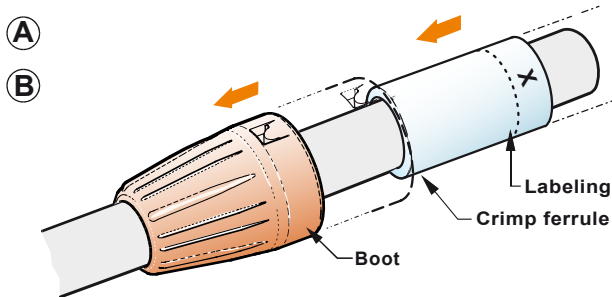

ASSEMBLY INSTRUCTION

Rear Twist BNC - "Large" | 75Ω Cable Connector - Crimp version

Please note:
Position the connector body flush with the die face.

NEUTRIK AG LI T: +423 / 237 24 24 F: +423 / 232 53 93
NEUTRIK Zürich AG CH T: +41 44 / 736 5010 F: +41 44 / 736 5011
NEUTRIK USA Inc. USA T: +1 732 / 901 9488 F: +1 732 / 901 9608
NEUTRIK (UK) Ltd. UK T: +44 1983 / 811 441 F: +44 1983 / 811 439