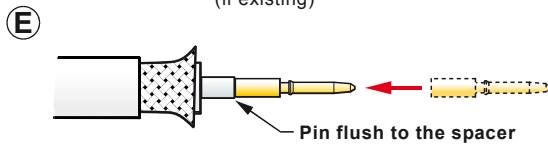

ASSEMBLY INSTRUCTION

Rear Twist BNC - "Large" | 75Ω Cable Connector - Crimp version

Please note:
Position the connector body flush with the die face.

NEUTRIK AG LI T: +423 / 237 24 24 F: +423 / 232 53 93
NEUTRIK Zürich AG CH T: +41 44 / 736 5010 F: +41 44 / 736 5011
NEUTRIK USA Inc. USA T: +1 732 / 901 9488 F: +1 732 / 901 9608
NEUTRIK (UK) Ltd. UK T: +44 1983 / 811 441 F: +44 1983 / 811 439