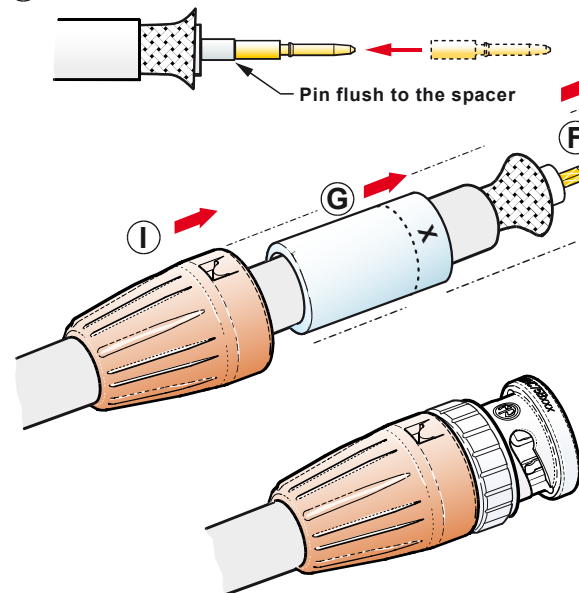

ASSEMBLY INSTRUCTION

Rear Twist BNC - "Large" | 75Ω Cable Connector - Crimp version

Please note:
Position the connector body flush with the die face.

NEUTRIK AG LI T: +423 / 237 24 24 F: +423 / 232 53 93
NEUTRIK Zürich AG CH T: +41 44 / 736 5010 F: +41 44 / 736 5011
NEUTRIK USA Inc. USA T: +1 732 / 901 9488 F: +1 732 / 901 9608
NEUTRIK (UK) Ltd. UK T: +44 1983 / 811 441 F: +44 1983 / 811 439